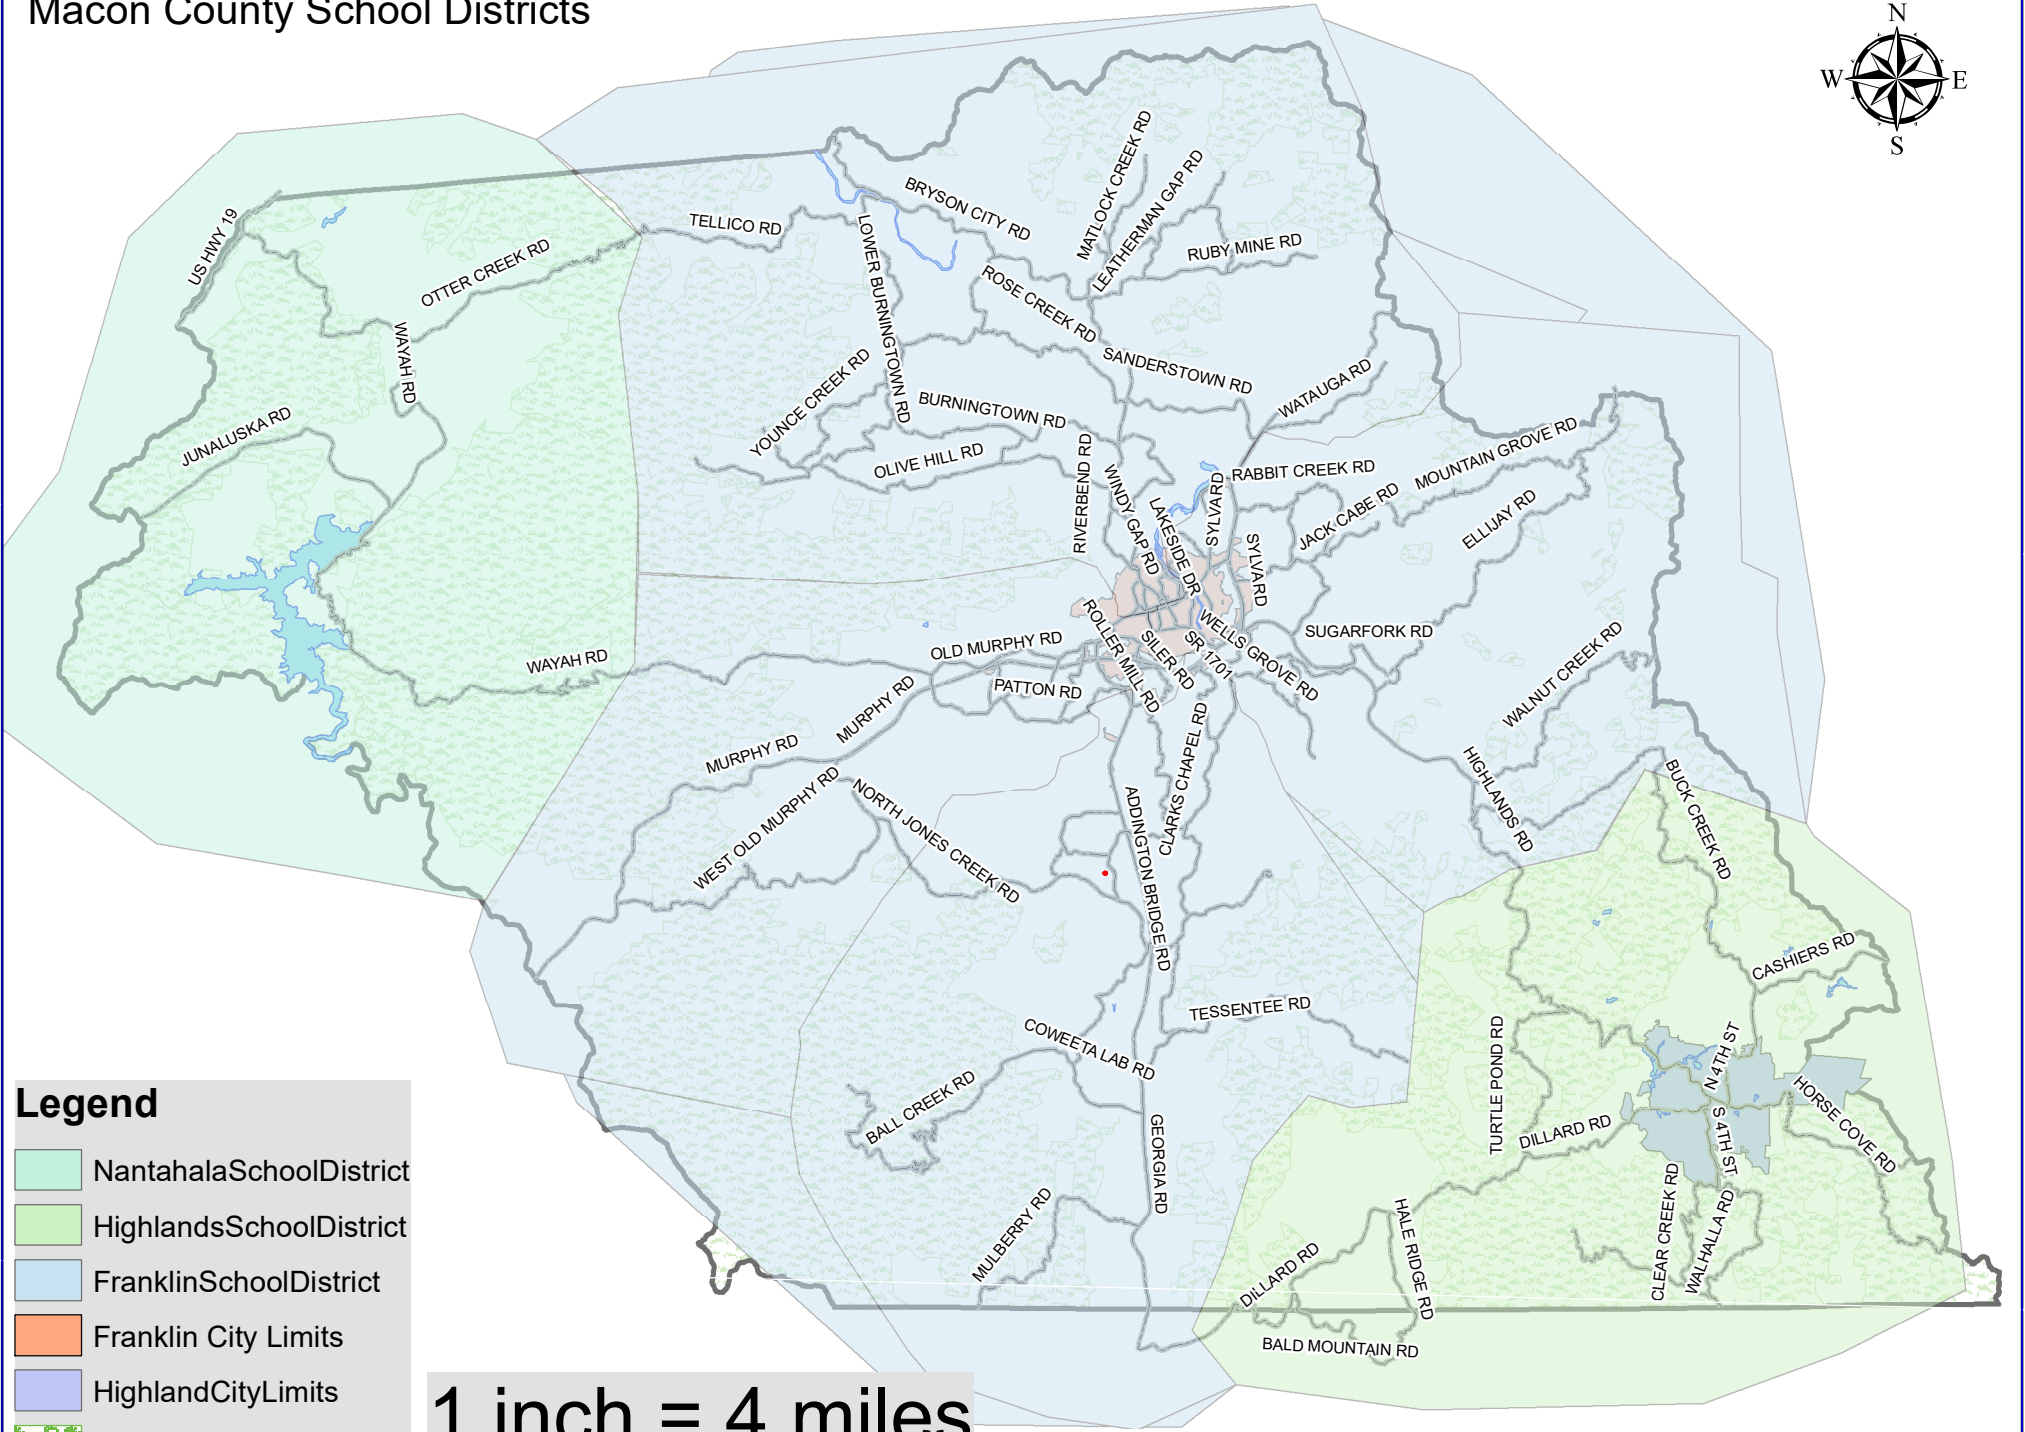

Macon County School Districts

Legend

- Nantahala School District
- Highlands School District
- Franklin School District
- Franklin City Limits
- Highland City Limits
- USFS parcels

1 inch = 4 miles

35°0'0"N

35°0'0"N